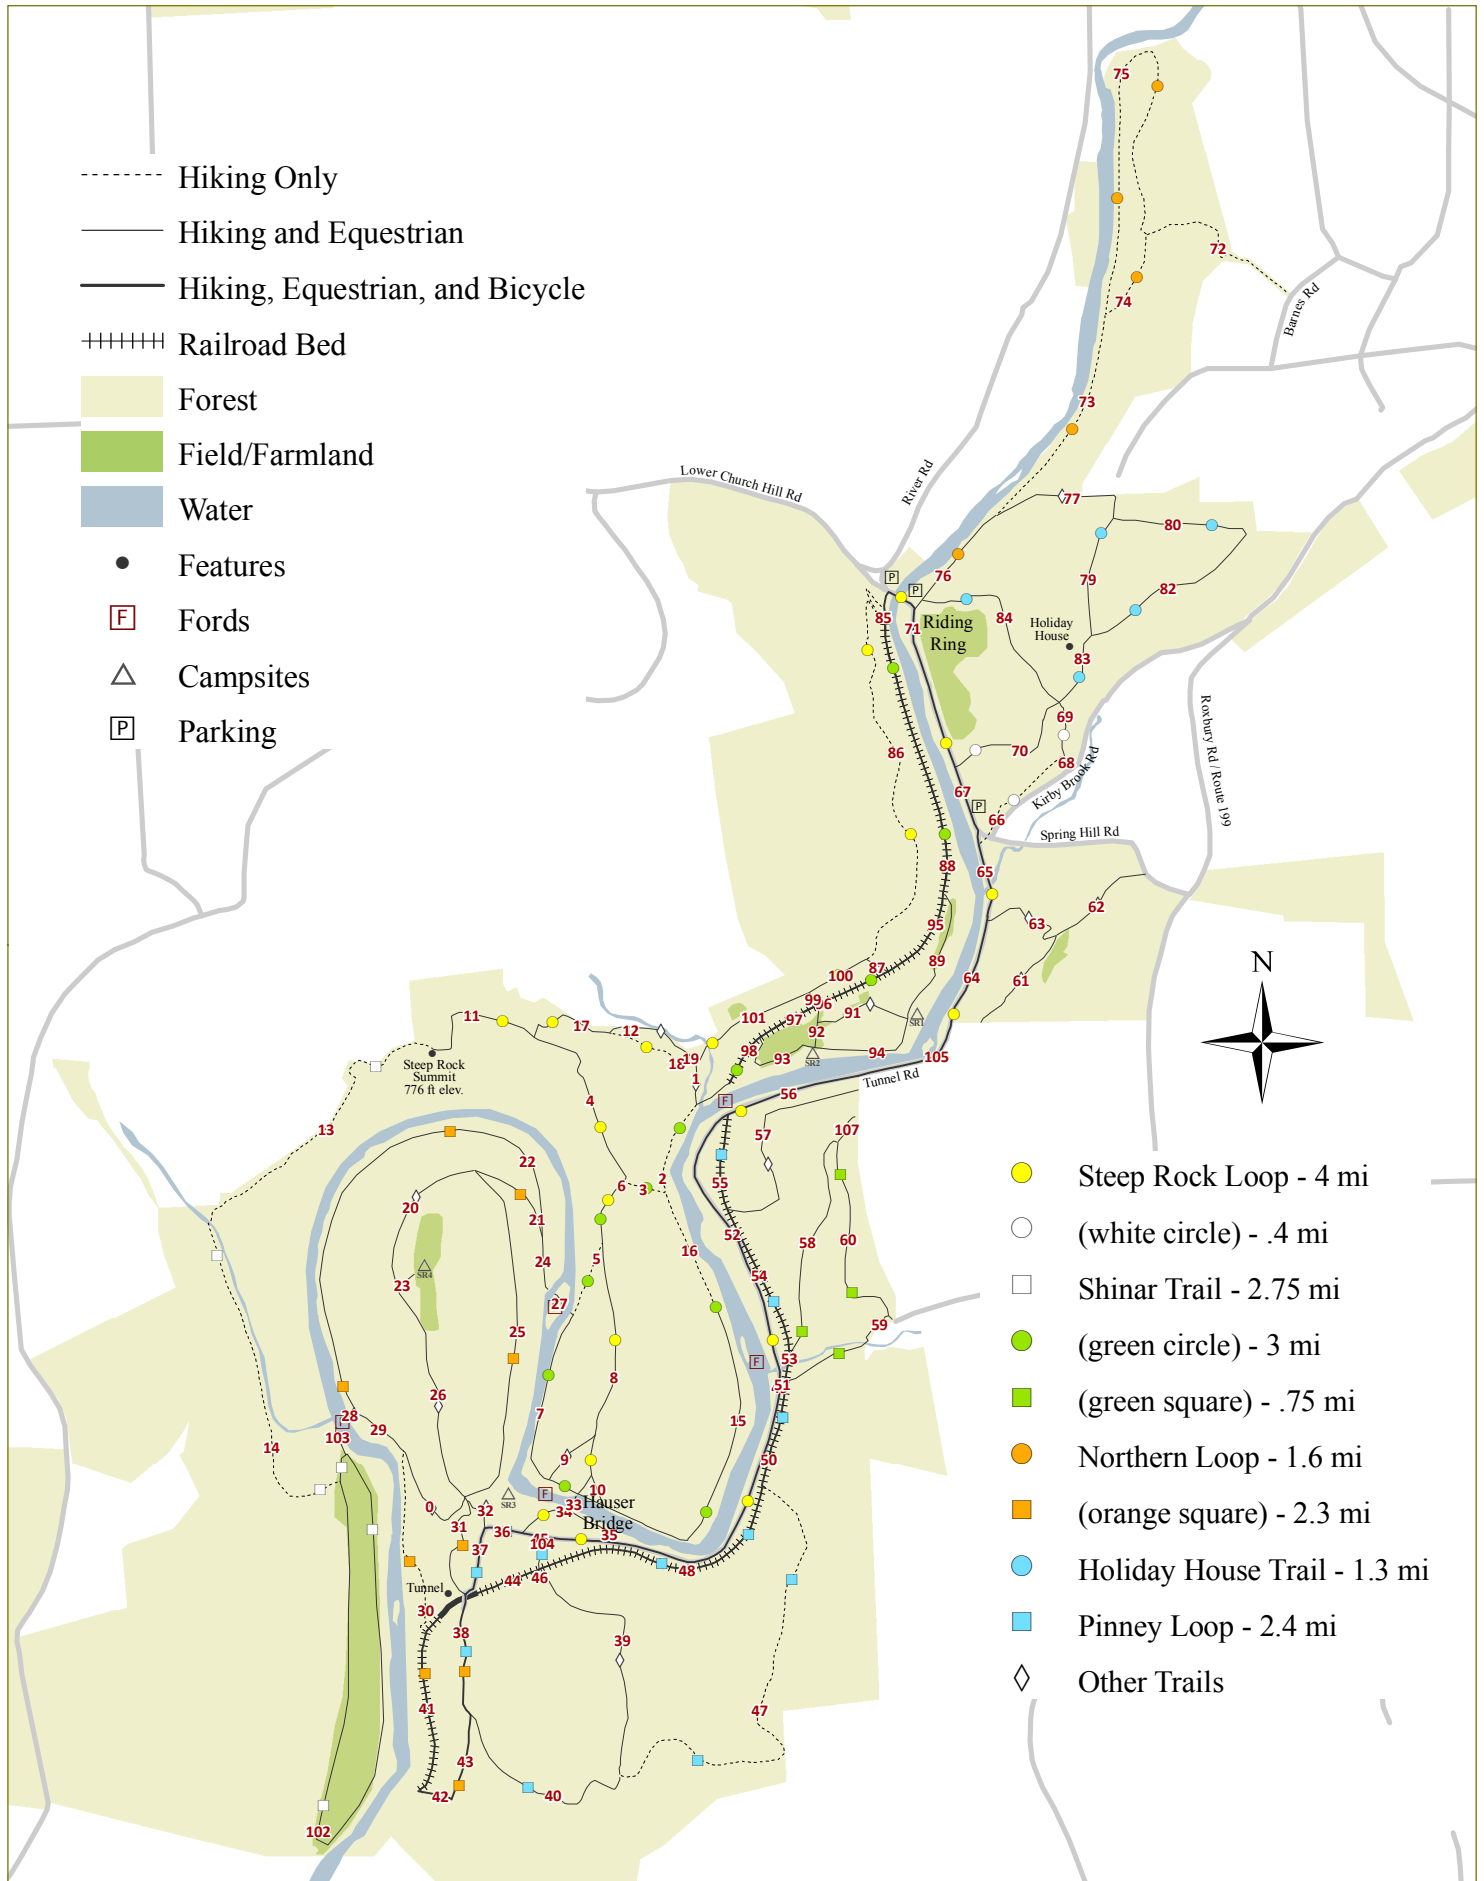

Trail Condition Reporting Map - Steep Rock

- Hiking Only
- Hiking and Equestrian
- Hiking, Equestrian, and Bicycle
- + + + + + Railroad Bed
- Forest
- Field/Farmland
- Water
- Features
- [F] Fords
- △ Campsites
- [P] Parking

- Steep Rock Loop - 4 mi
- (white circle) - .4 mi
- Shinar Trail - 2.75 mi
- (green circle) - 3 mi
- (green square) - .75 mi
- Northern Loop - 1.6 mi
- (orange square) - 2.3 mi
- Holiday House Trail - 1.3 mi
- Pinney Loop - 2.4 mi
- ◇ Other Trails